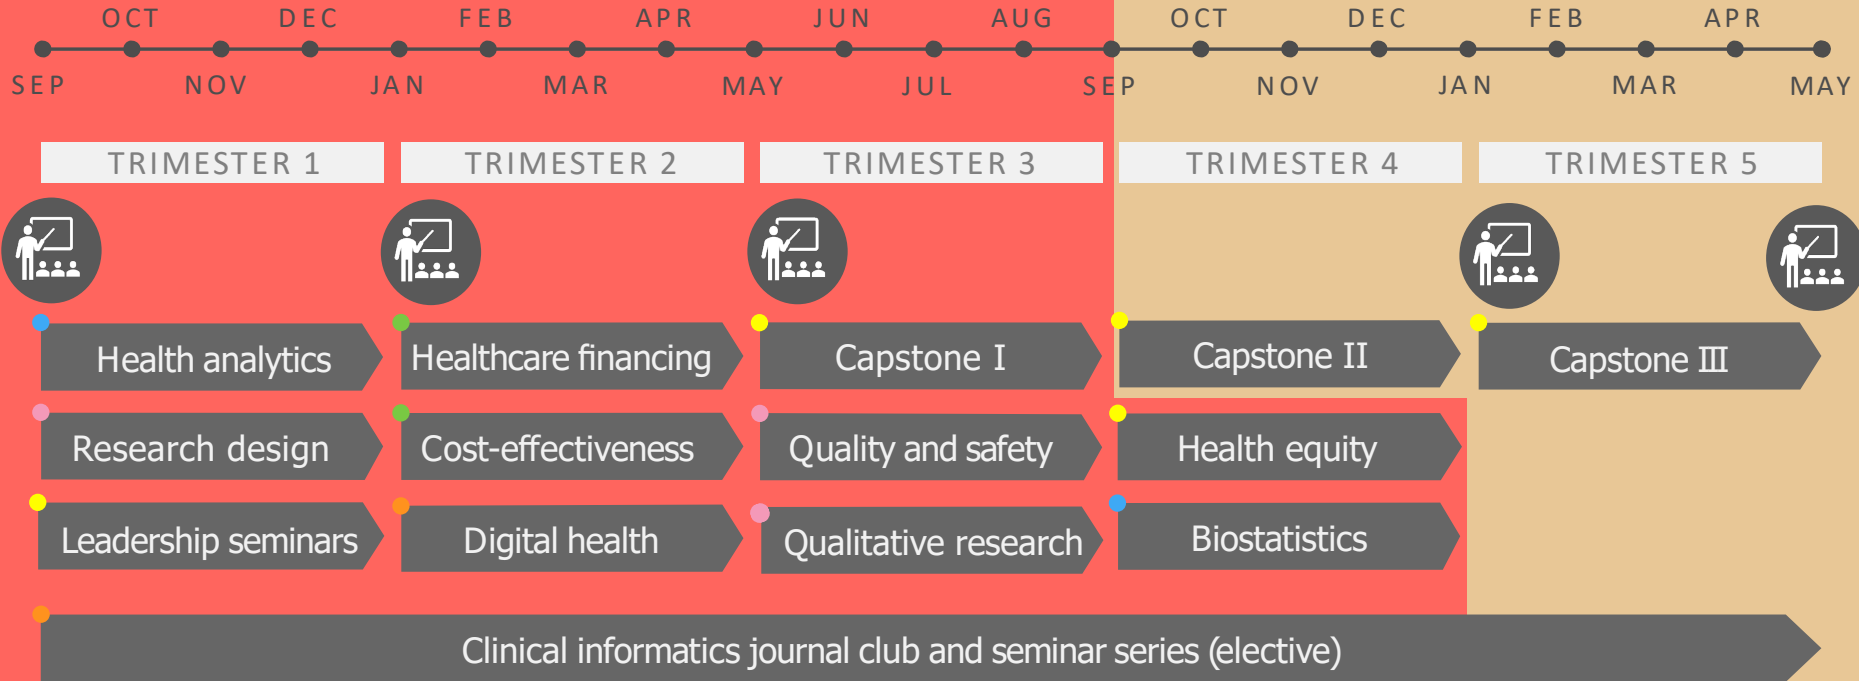

classroom didactics

fieldwork courses + capstone

- data analytics core
- health informatics core
- healthcare financing core
- performance and measurement improvement core
- capstone project and leadership seminars

program in brief

20-MONTH PROGRAM

FIRST 16 MONTHS
WEEKNIGHT ONLINE CLASSES

LAST 8 MONTHS
CAPSTONE PROJECT & FIELDWORK COURSE

RESIDENTIALS
IN PERSON CLASSES & NETWORKING